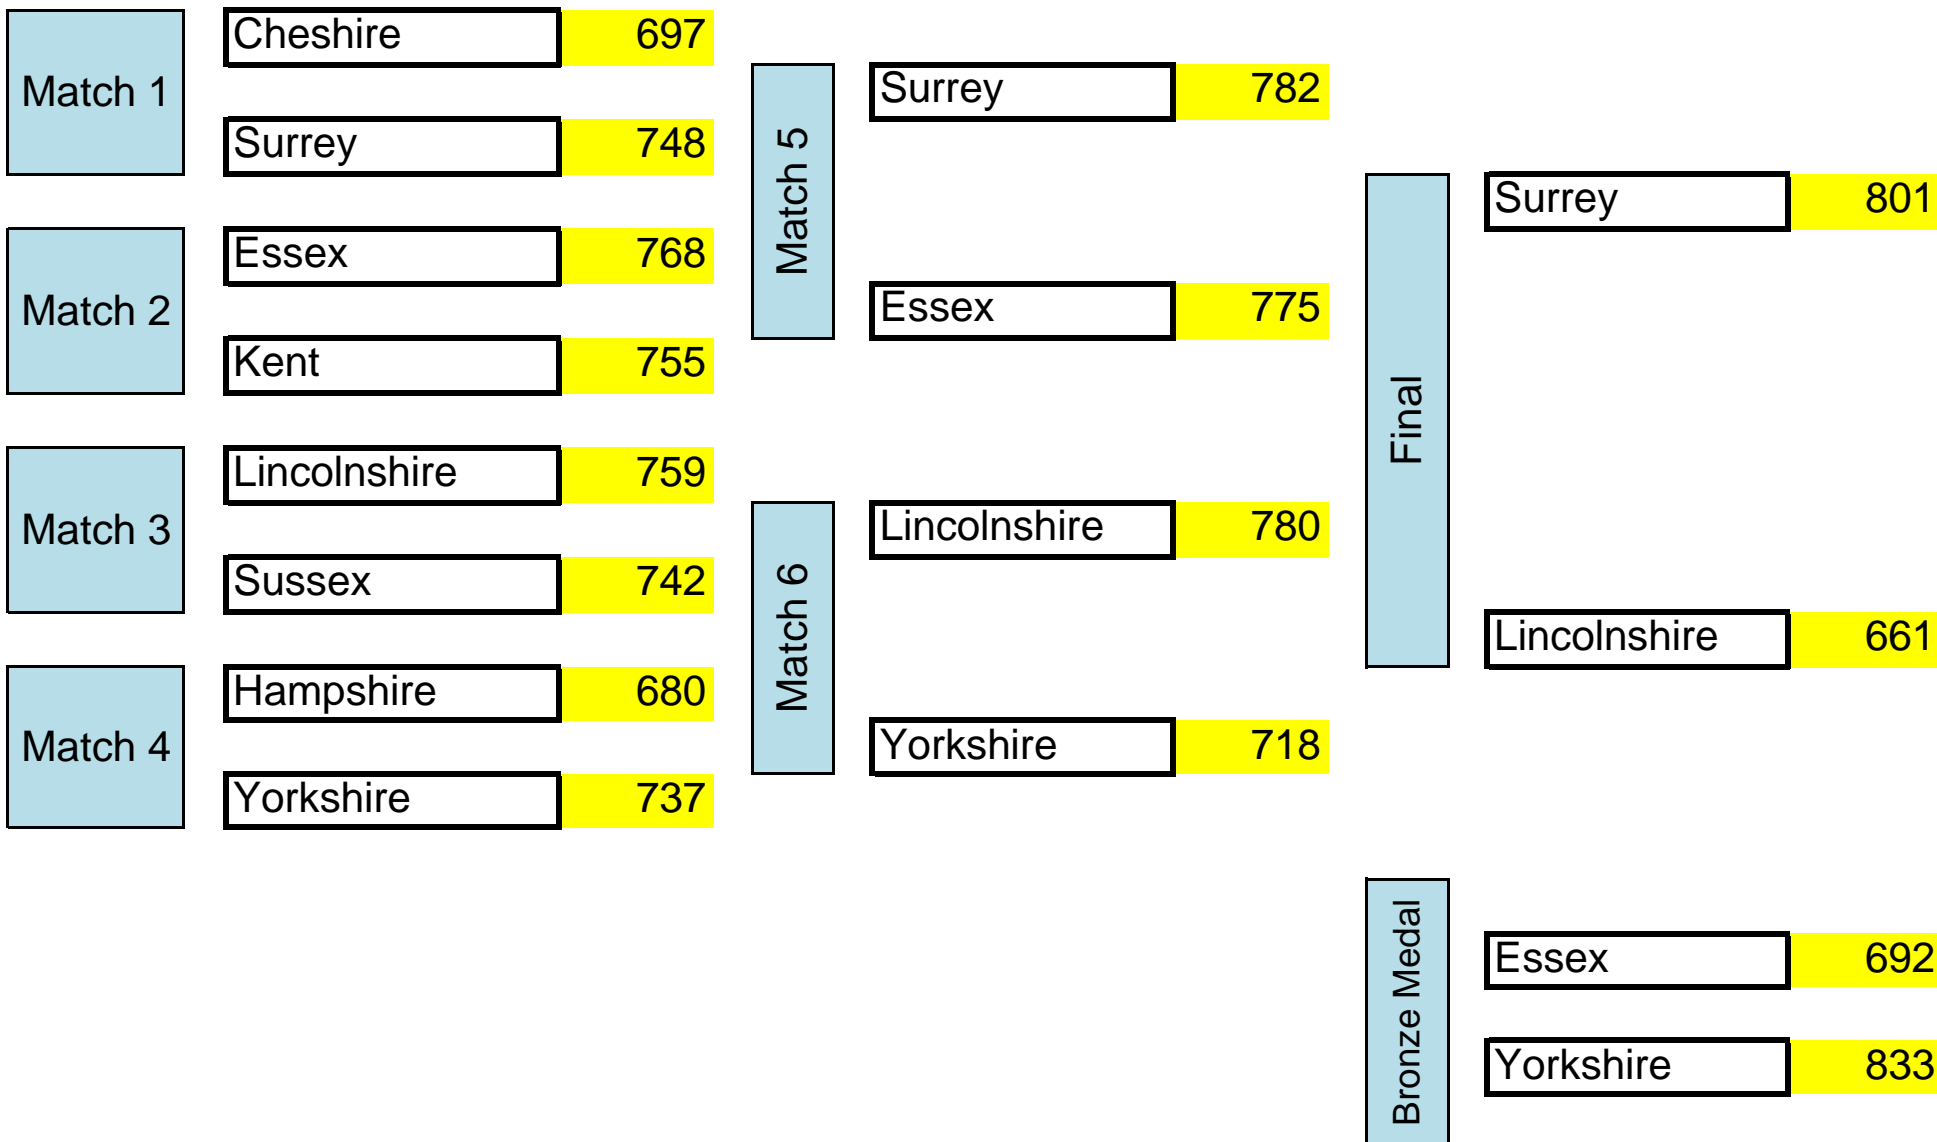

Men's U25 Inter Counties - Matchplay Finals

Ladies U25 Inter Counties - Matchplay Finals

Match 1	Warwickshire	615	Match 5	Warwickshire	571	Final	Warwickshire	523
	Norfolk	474		Hampshire	525		Surrey	561
Match 2	Hampshire	564	Match 6	Lancashire	469	Bronze Medal	Hampshire	593
	Yorkshire	538		Surrey	517		Lancashire	488
Match 3	Lincolnshire	497						
	Lancashire	505						
Match 4	Sussex	450						
	Surrey	520